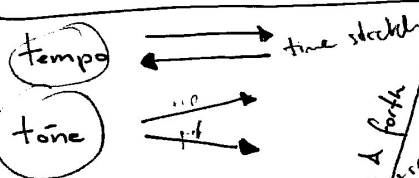

THE ART OF DUO

2 like bass

Viola Falt

VOCODER RC

8x gemeinsam

SINGLE LINES

1

mf up tempo - wellig bass

(b⁺-Stimme)

Schnelles / bewegtes!

(c-Stimme)

2

extrem

1/2 2/3

ff

back & forth

SLIDE

SPRUNGE PAUSEN

SPRUNGE

PAUSEN - Länger werd.

On Cue Martin

Enter Buch!

3

gemeinsam, Chord

P

+

reverb, Luft, harmon, chords, stehend? Loop?

4

gitar solo

play

back & forth

Übergeben mit Akkord/Effekt

→ Übergaben werden immer schneller

→ immer mehr Geräusche

5

1/3 memory

Solo

Welle Form

Kicks

... (erweiterbar) zu ...

... (erweiterbar) ...

Solo!

6

Loop

ON CUE

SINGLE NOTES (1) Orde

CHORDS (3)

Kicks JA

TRAGEN: Silk

7

Solo

LUFT

BOUNDS

gemeinsam